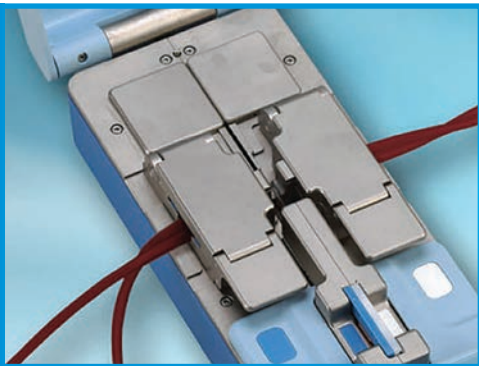

GENESIS™

TCD®

Sterile Tube Welder

MODEL# B40
CAT# 480-B40-00-1245

Delivering reliable results through simple connections!

The GENESIS™ TCD® Sterile Tube Welder provides reliable closed-system sterile tube connections for blood banking, cell therapy, cord blood, and biopharmaceutical applications. It creates strong, precise welds on any combination of wet or dry PVC tubing, maximizes component shelf life and has a compact, durable design.

Features:

- Simple one-button operation
- Compact benchtop design
- Single loading wafer – no jamming
- Bent-tube technology™ provides duplicate quality control sample
- Single channel loading ensures precise tube alignment
- Ion generator collects volatile plasticizers

Sterile Tube Welder

A compact and reliable sterile tube welder

Tube clamps hold tubing securely in place and eliminate tube shifting.

User friendly display panel provides continuous monitoring of all device operations and weld cycle counter.

Single channel loading mechanism ensures easy tube loading and precise alignment of tubing.

Color coded, "Vertical Guide" for wafer placement.

Easy one-button operation.

Bent-tube technology™ provides a duplicate quality control sample and ensures total containment of fluids.