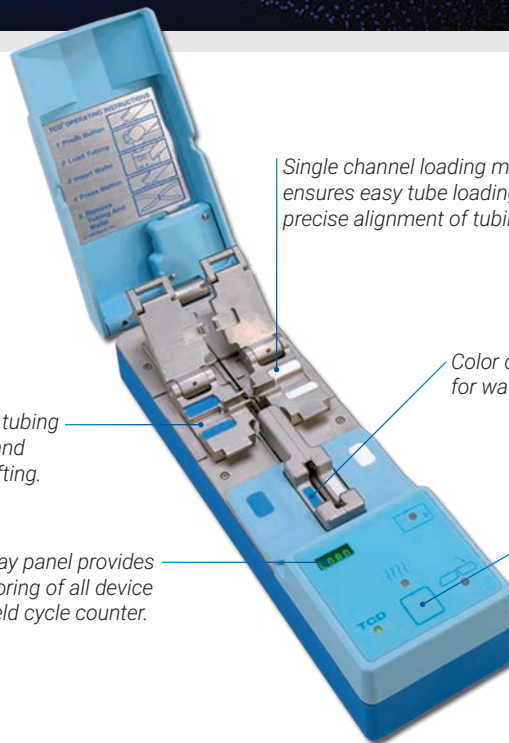

GENESIS™

TCD®

Sterile Tube Welder

MODEL# B40
CAT# 480-B40-00-1245

Delivering reliable results through simple connections!

The GENESIS™ TCD® Sterile Tube Welder provides reliable closed-system sterile tube connections for blood banking, cell therapy, cord blood, and biopharmaceutical applications. It creates strong, precise welds on any combination of wet or dry PVC tubing, maximizes component shelf life and has a compact, durable design.

Features:

- Simple one-button operation
- Compact benchtop design
- Single loading wafer – no jamming
- Bent-tube technology™ provides duplicate quality control sample
- Single channel loading ensures precise tube alignment
- Ion generator collects volatile plasticizers

Sterile Tube Welder

A compact and reliable sterile tube welder

Tube clamps hold tubing securely in place and eliminate tube shifting.

User friendly display panel provides continuous monitoring of all device operations and weld cycle counter.

Single channel loading mechanism ensures easy tube loading and precise alignment of tubing.

Color coded, "Vertical Guide" for wafer placement.

Easy one-button operation.

Bent-tube technology™ provides a duplicate quality control sample and ensures total containment of fluids.